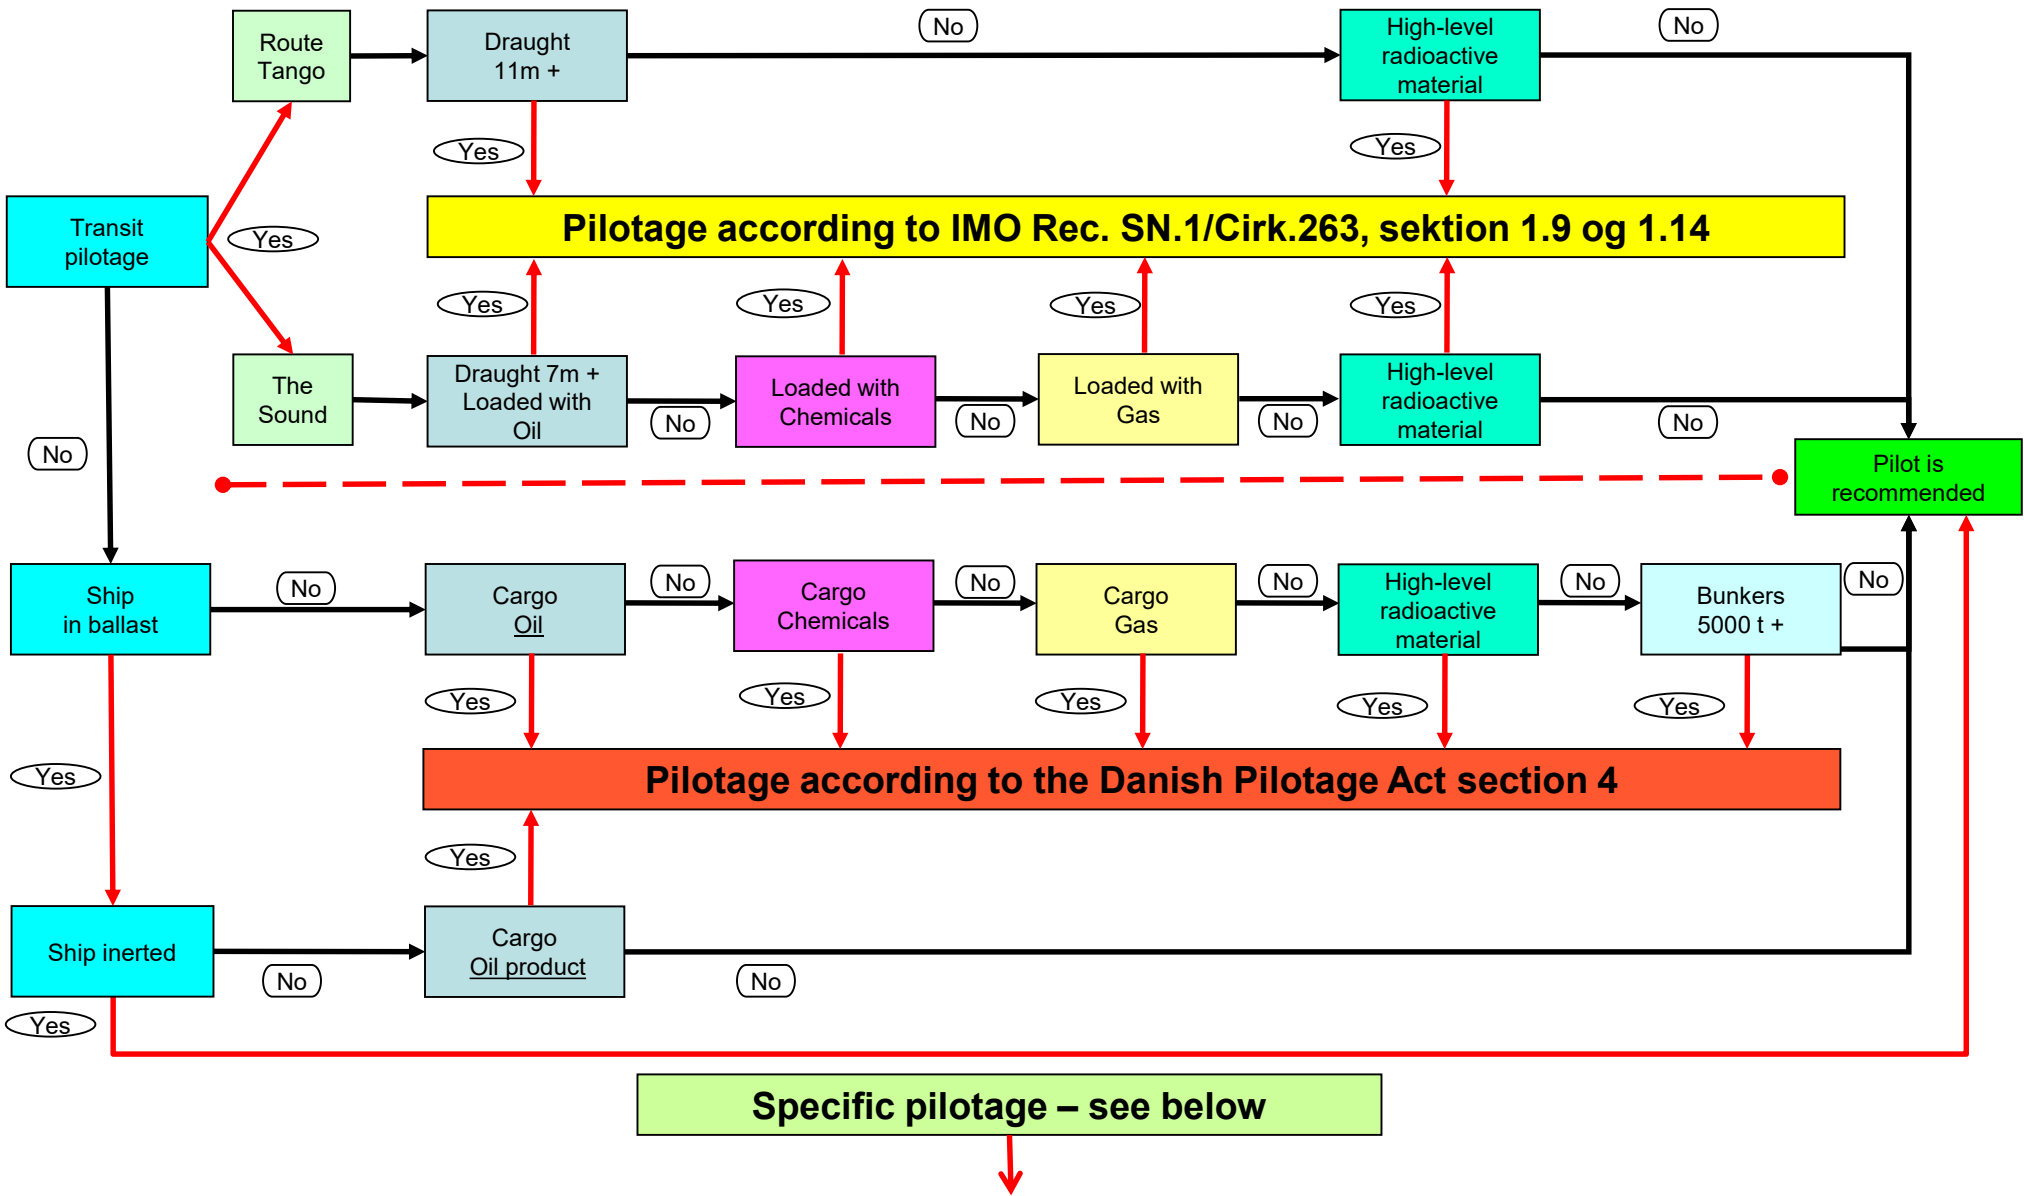

Flowchart for General rules – IMO & the Danish Pilotage Act

Flowchart for specific pilotage according to executive order on the use of pilot